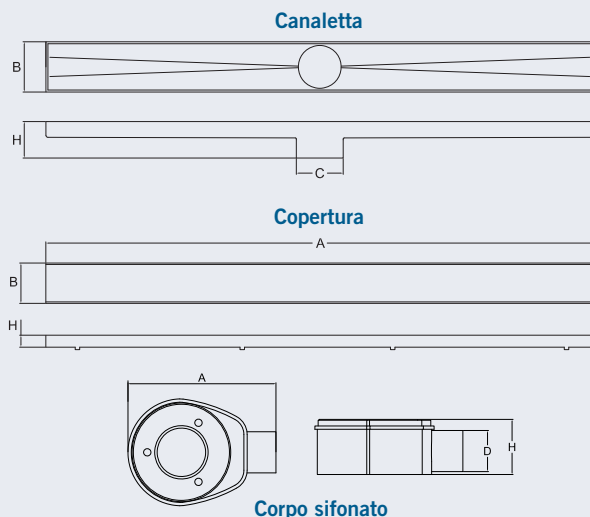

Corpo sifonato