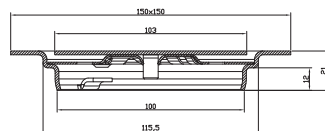

SCREWABLE FLOOR DRAIN Manufactured by GRUPPO STAMPLAST in stainless steel which provides to this article an excellent resistance to chemical, organic and atmospheric agents. It consist of a frame, a grating with screws and a screwable lid. Material: Stainless steel AISI304

COUVERCLE DU DRAIN DE PLANCHER VISSABLE

TAPA PARA DESAGÜE CON TORNILLO

Prodotto confezionato singolarmente

Esploso dei componenti

15x15
MADE IN ITALY

PILETTA AVVITABILE

COLORI / COLORS

SCHEDA ORDINE PRODOTTO / PRODUCT ORDER DATA SHEET

COD.	MOD.*					
CH15-07	Piletta avvitabile 15x15		36	1440	100x120x115	0,545 kg/pz

*MEASURES IN CENTIMETERS