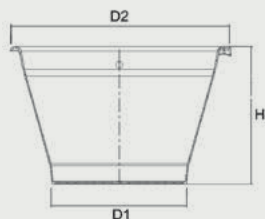

Attacco manico