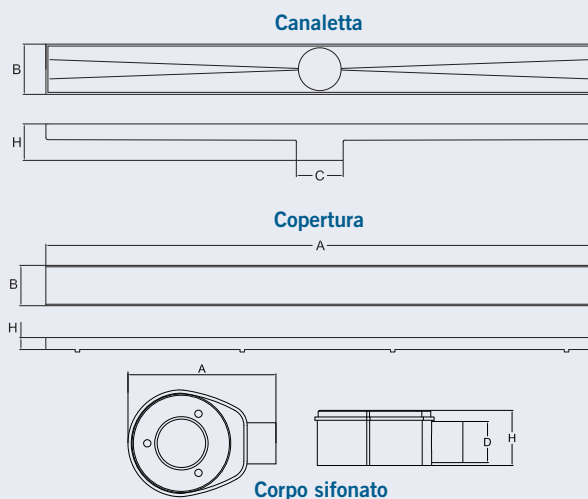

On demand it is possible to order the shower drain with 2m² or 3m² waterproofing membrane or with the Ø50 outlet, for information about the minimum order and delivery time please consult our sales manager.

-  **HIDDEN LINEAR SHOWER DRAIN**
 Manufactured by GRUPPO STAMPLAST, it is ideal for the realisation of refined bathrooms with narrow profile floor drain. The high quality of the materials used allows an extraordinary durability. The kit includes the siphon body, the waterproofing sheet, the channel drain, the filter and the cover.
- Material:**
 - ABS siphon body and filter.
 - Stainless steel AISI 304 channel drain and cover.

-  **CANIVEAU DE DOUCHE CACHÉ**

-  **CANALETA OCULTA PARA DUCHA**

ESPLOSO DEI COMPONENTI DEL KIT

 COLORI / COLORS
 
SCHEDA TECNICA PRODOTTO / TECHNICAL SHEET

MOD.*	A*	B*	C*	D*	H*
Copertura 45cm	450	41	46	15	12
Copertura 55cm	550	41	46	15	12
Copertura 65cm	650	41	46	15	12
Copertura 75cm	750	41	46	15	12
Copertura 85cm	850	41	46	15	12
Copertura 95cm	950	41	46	15	12
Canaletta 45cm	456	52	50	--	48
Canaletta 55cm	556	52	50	--	48
Canaletta 65cm	656	52	50	--	48
Canaletta 75cm	756	52	50	--	48
Canaletta 85cm	856	52	50	--	48
Canaletta 95cm	956	52	50	--	48
Corpo sifonato	180	--	--	40	60

*MEASURES IN MILLIMETERS

 *
Filtro raccogli capelli

 **
Corpo sifonato con guarnizione